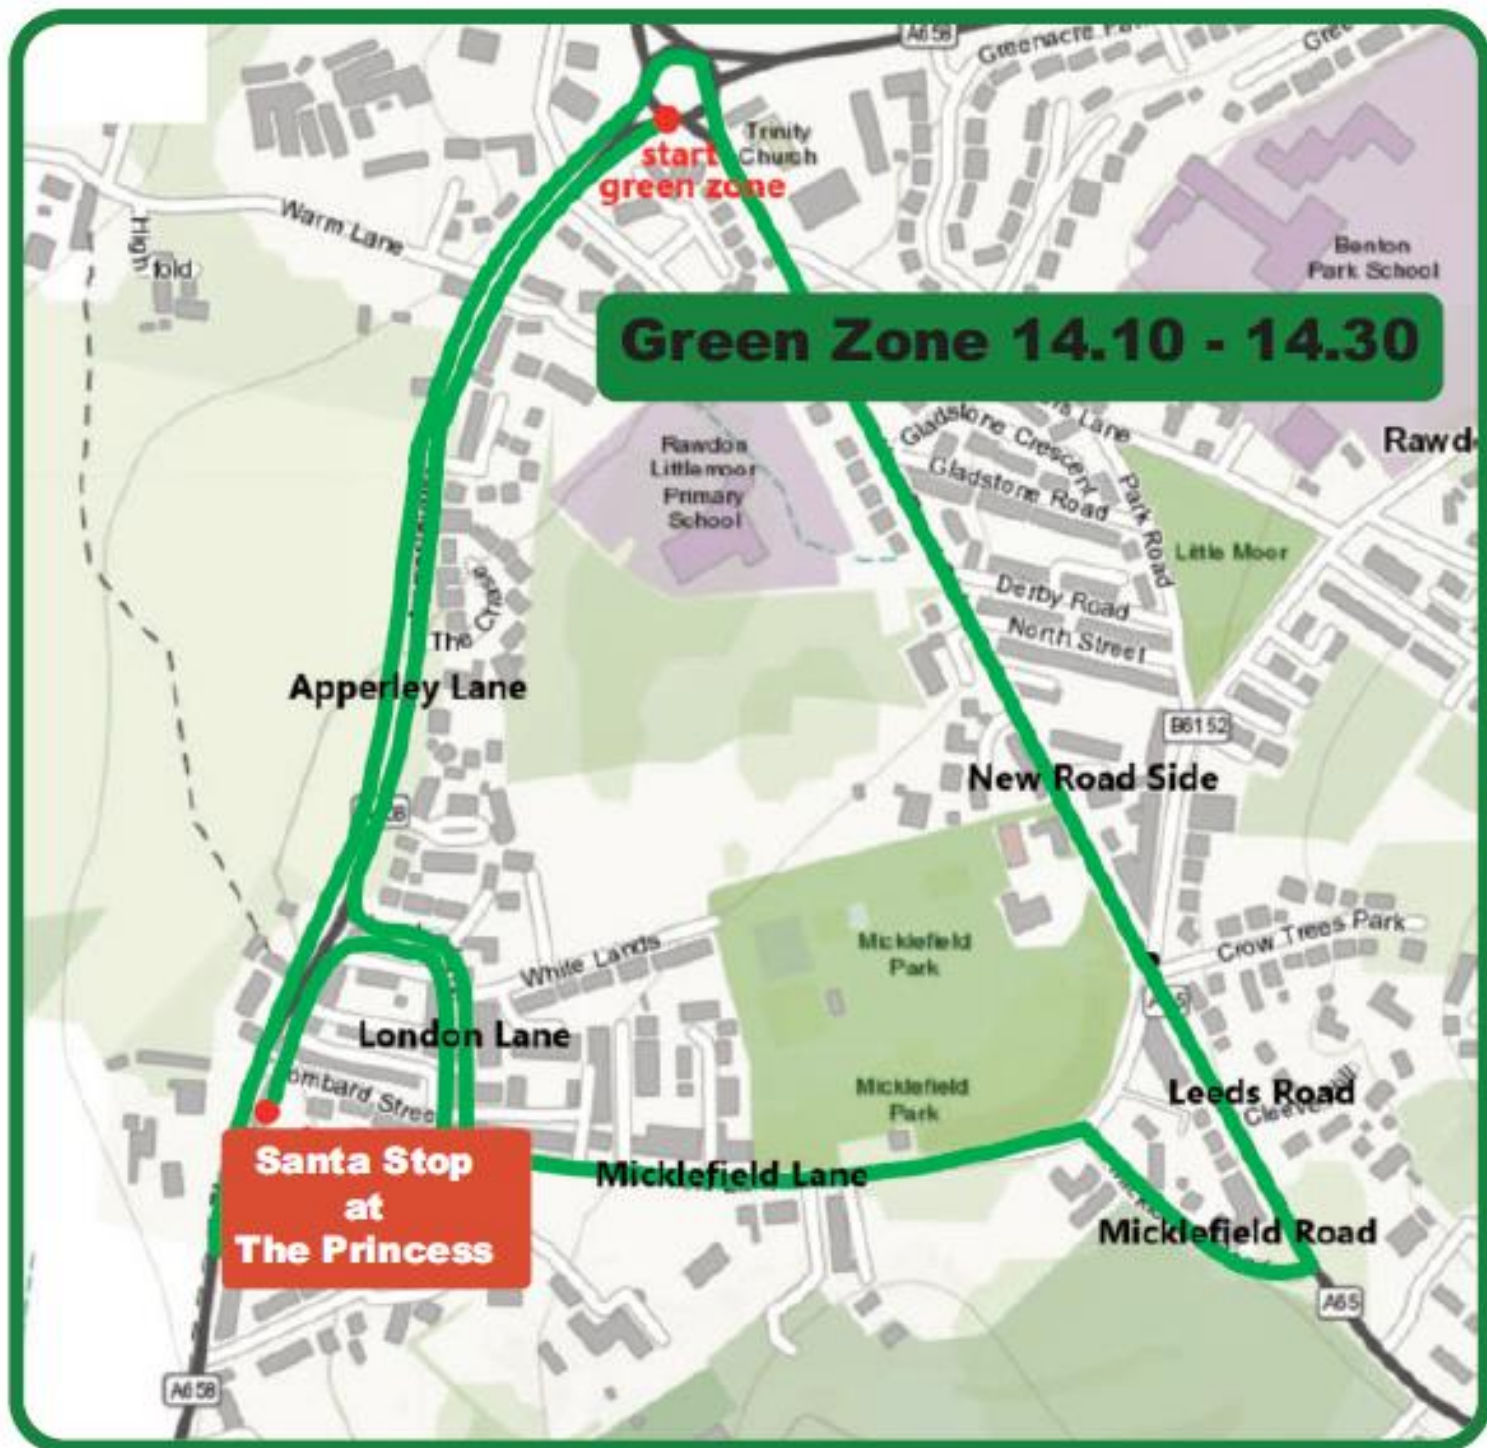

Green Zone Route

Apperley Lane	from	JCT600 Roundabout	to	London Lane
London Lane	from	Apperley Lane	to	Micklefield Lane
Micklefield Lane	from	London Lane	to	Apperley Lane
Apperley Lane	from	Micklefield Lane	to	JCT600 Roundabout
New Road Side	from	JCT600 Roundabout	to	Rawdon Traffic Lights
Leeds Road	from	Rawdon Traffic Lights	to	Micklefield Road
Micklefield Road	from	Leeds Road	to	Micklefield Lane
Micklefield Lane	from	Micklefield Road	to	London Lane
London Lane	from	Micklefield Lane	to	Apperley Lane
Apperley Lane	from	London Lane	to	The Princess Pub