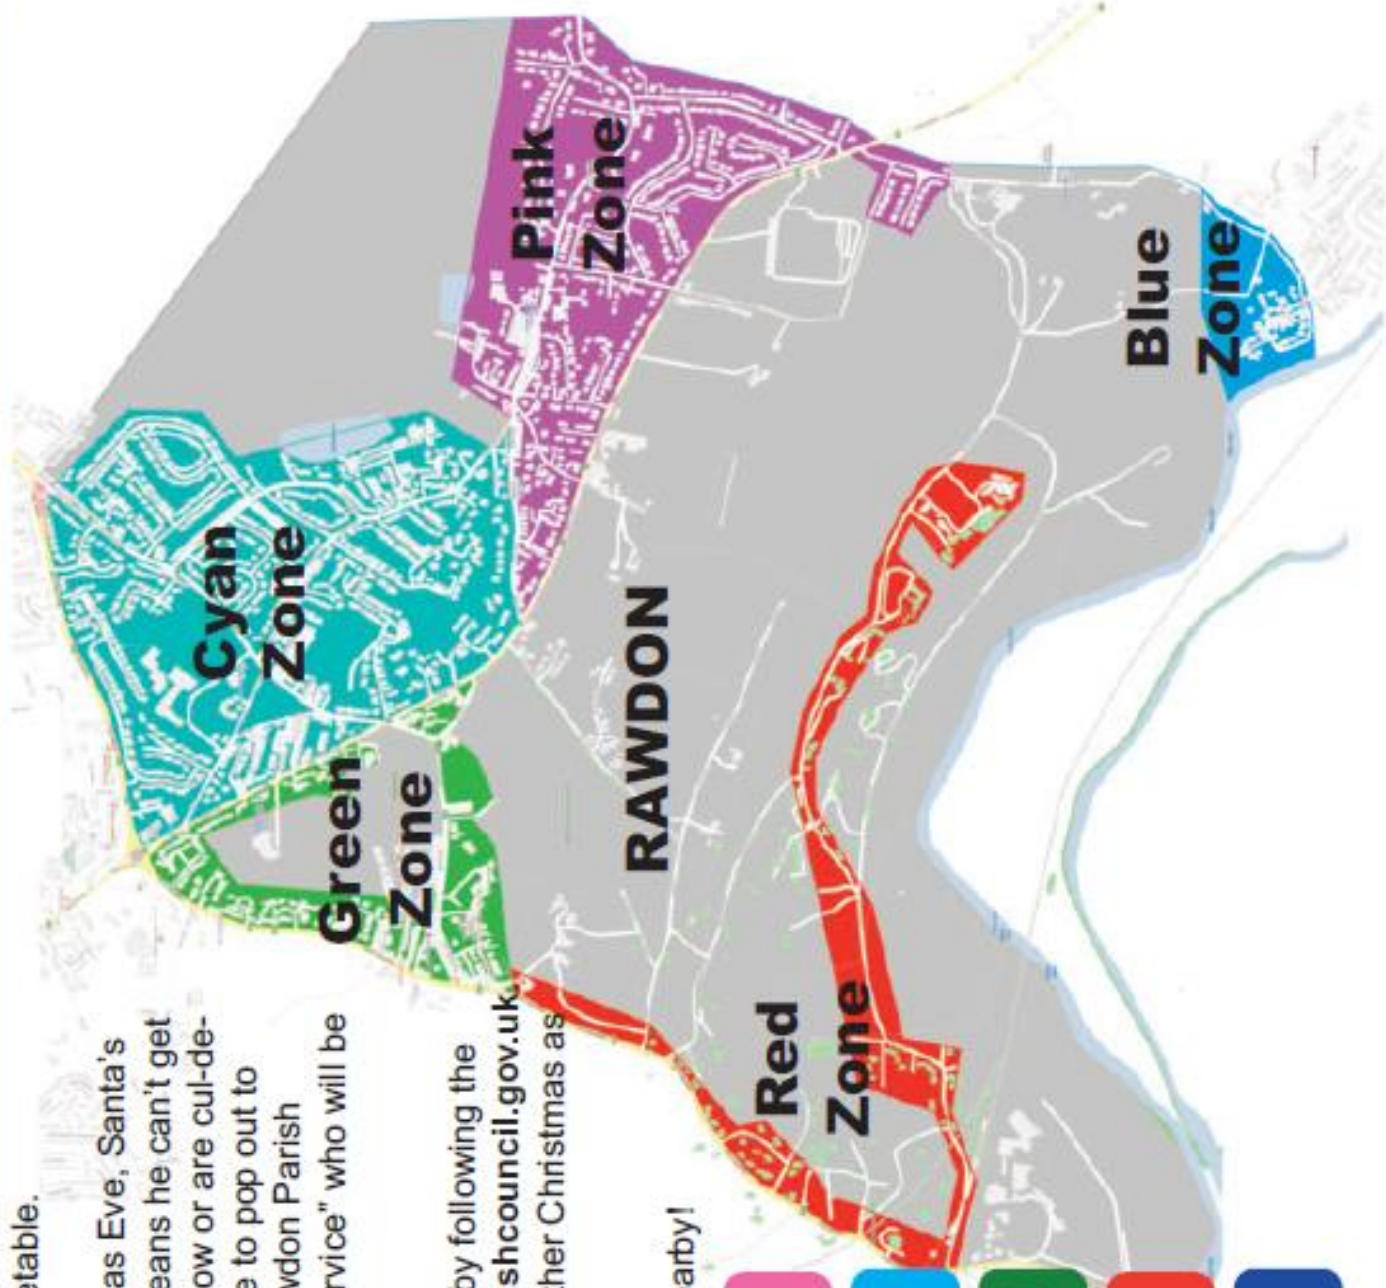

Listen out for his sleigh so you know when he is nearby!

**Pink Zone 12.30 - 13.05**

**Cyan Zone 13:05 - 14.00**

**Green Zone 14.10 - 14.30**

**Red Zone 14.30 - 14.55**

**Blue Zone 15.15 - 15.45**

### Pink Zone Route

Layton Avenue	from	Layton Crescent	to	Town Street
Town Street	from	Layton Avenue	to	Layton Road
Layton Road	from	Town Street	to	Layton Avenue
Layton Avenue	from	Layton Road	to	Town Street
Town Street	from	Layton Avenue	to	Carr Lane
Carr Lane	from	Town Street	to	Emmott Drive
Emmott Drive	from	Carr Lane	to	Layton Park Drive
Layton Park Drive	from	Emmott Drive	to	Layton Lane
Layton Lane	from	Layton Park Drive	to	Leeds Road
Knott Lane	from	Leeds Road	to	Southlands Avenue
Knott Lane	from	Southlands Avenue	to	Leeds Road
Layton Lane	from	Leeds Road	to	Emmott Drive
Emmott Drive	from	Layton Lane	to	Carr Lane
Carr Lane	from	Emmott Drive	to	Town Street
Town Street	from	Carr Lane	to	Over Lane
Over Lane	from	Town Street	to	Leeds Road
Leeds Road	from	Over Lane	to	Carr Lane
Carr Lane	from	Leeds Road	to	Town Street
Town Street	from	Carr Lane	to	Emmott Arms Pub