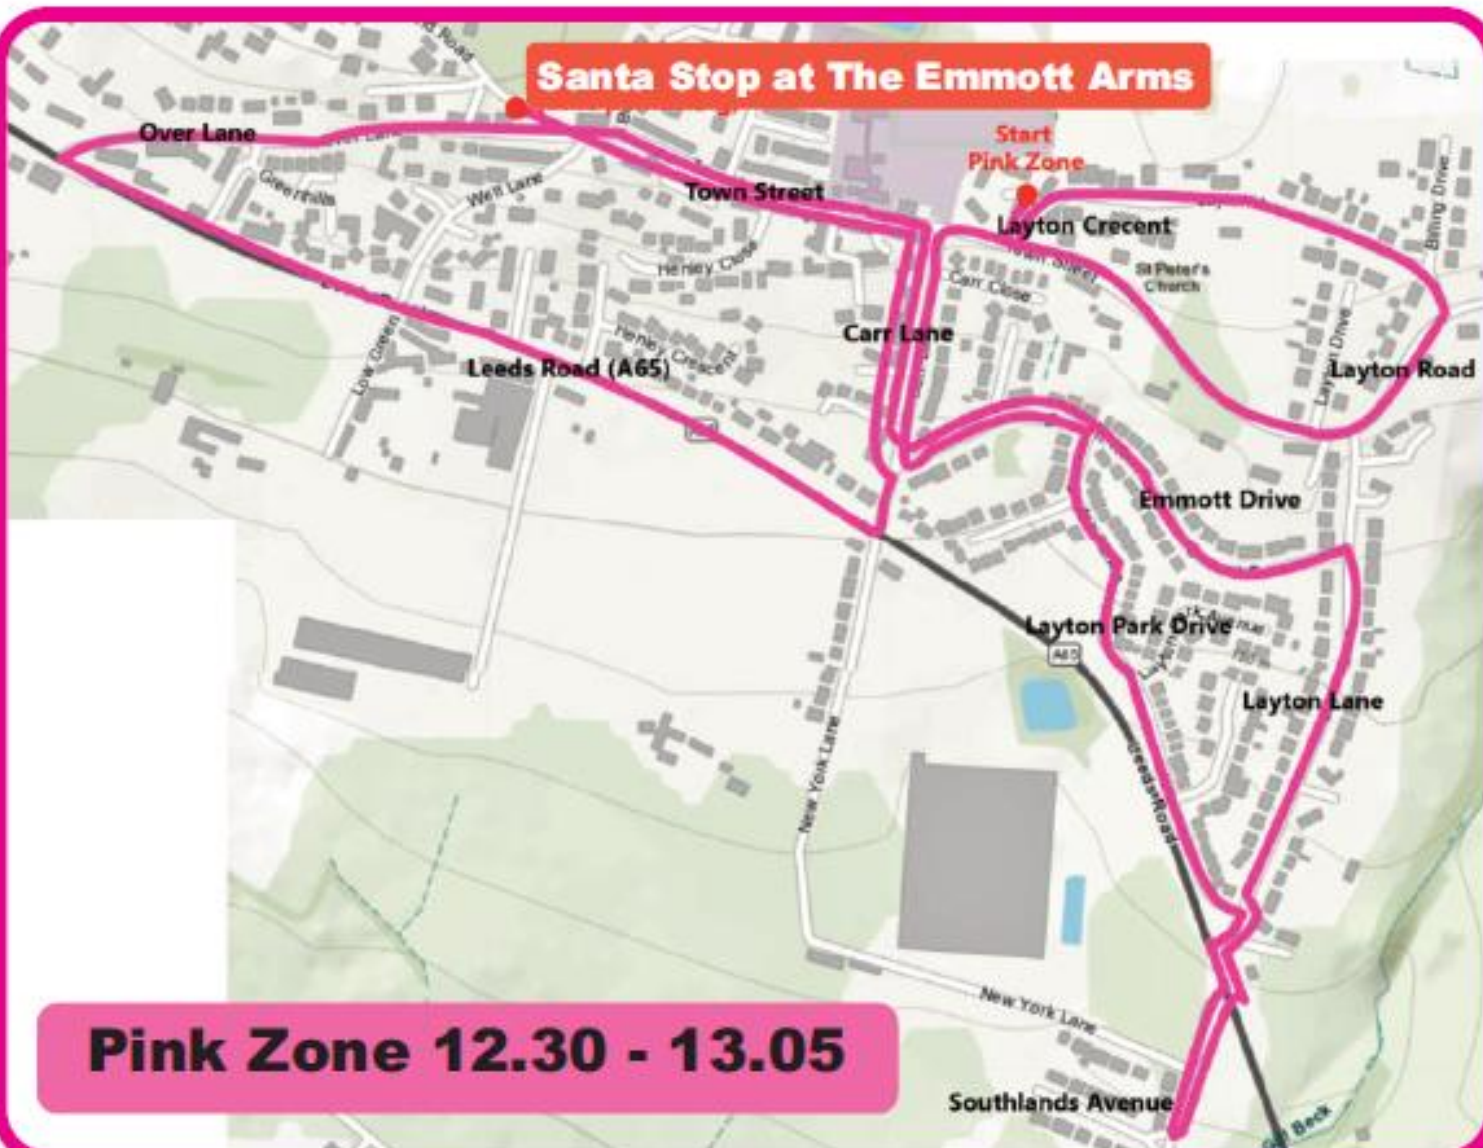

Listen out for his sleigh so you know when he is nearby!

**Pink Zone 12.30 - 13.05**

**Cyan Zone 13:05 - 14.00**

**Green Zone 14.10 - 14.30**

**Red Zone 14.30 - 14.55**

**Blue Zone 15.15 - 15.45**

## Santa Stop at The Emmott Arms

**Pink Zone 12.30 - 13.05**

### Pink Zone Route

Layton Avenue	from	Layton Crescent	to	Town Street
Town Street	from	Layton Avenue	to	Layton Road
Layton Road	from	Town Street	to	Layton Avenue
Layton Avenue	from	Layton Road	to	Town Street
Town Street	from	Layton Avenue	to	Carr Lane
Carr Lane	from	Town Street	to	Emmott Drive
Emmott Drive	from	Carr Lane	to	Layton Park Drive
Layton Park Drive	from	Emmott Drive	to	Layton Lane
Layton Lane	from	Layton Park Drive	to	Leeds Road
Knott Lane	from	Leeds Road	to	Southlands Avenue
Knott Lane	from	Southlands Avenue	to	Leeds Road
Layton Lane	from	Leeds Road	to	Emmott Drive
Emmott Drive	from	Layton Lane	to	Carr Lane
Carr Lane	from	Emmott Drive	to	Town Street
Town Street	from	Carr Lane	to	Over Lane
Over Lane	from	Town Street	to	Leeds Road
Leeds Road	from	Over Lane	to	Carr Lane
Carr Lane	from	Leeds Road	to	Town Street
Town Street	from	Carr Lane	to	Emmott Arms Pub