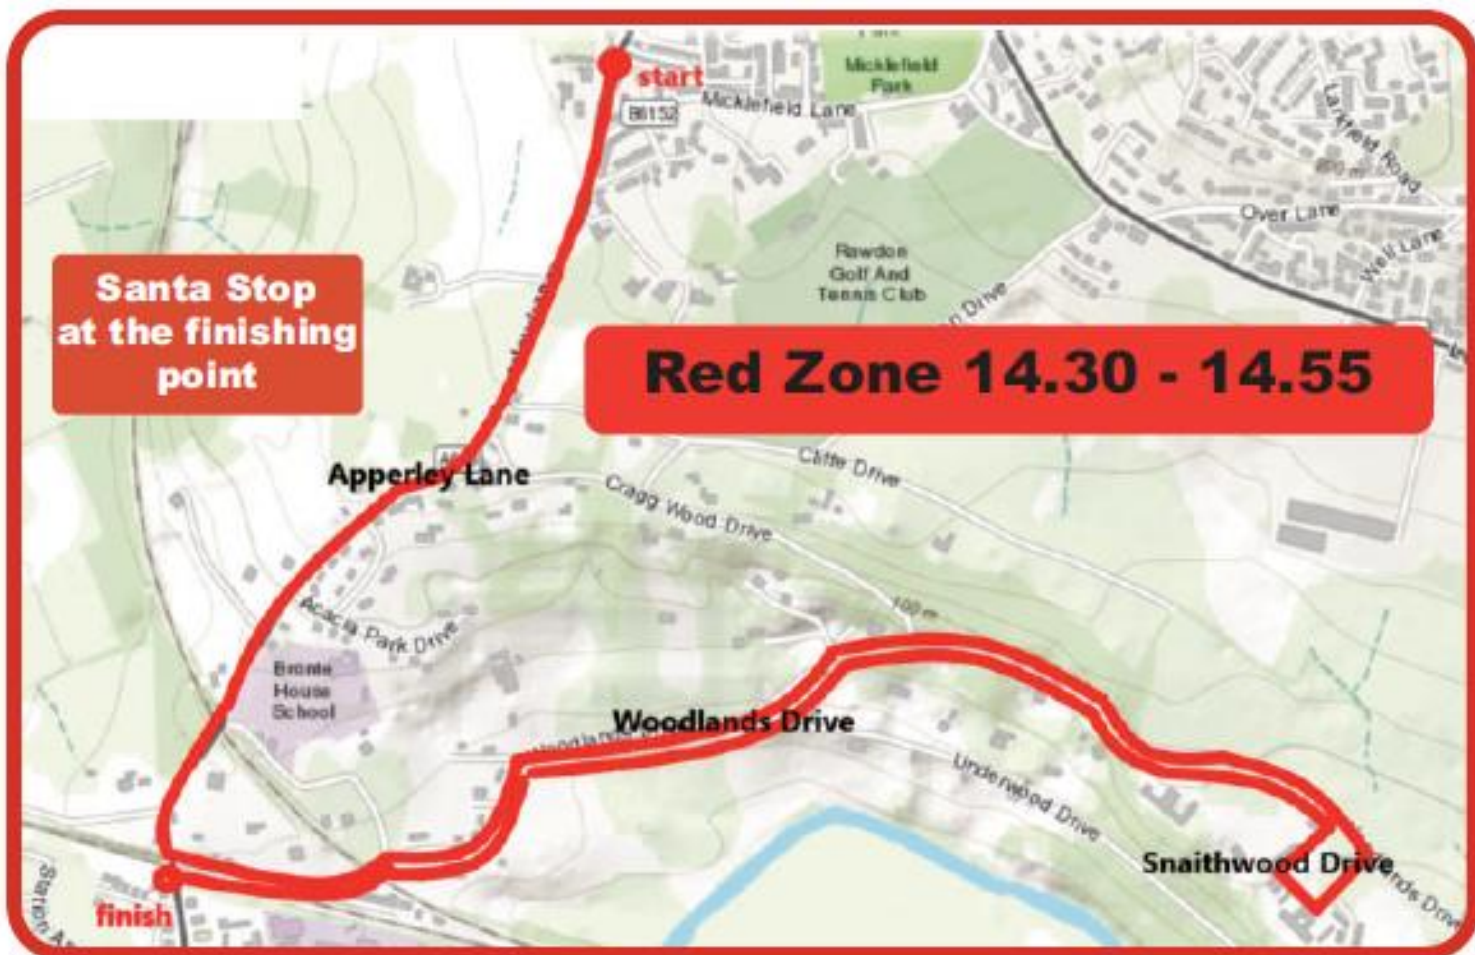

Red Zone Route

Apperley Lane	from	The Princess Pub	to	Woodlands Drive
Woodlands Drive	from	Apperley Lane	to	Snaithwood Drive
Snaithwood Drive	from	Woodlands Drive	to	Woodlands Drive
Woodlands Drive	from	Snaithwood Drive	to	Apperley Lane