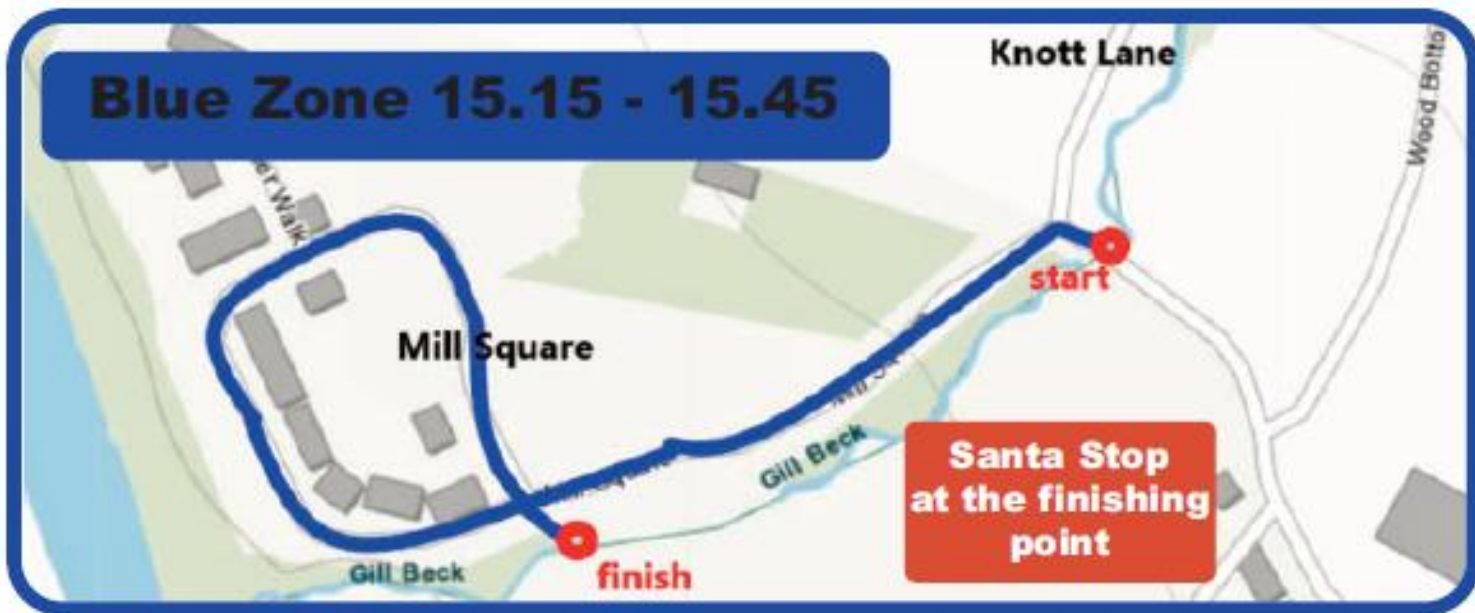

## Green Zone Route

Apperley Lane	from	JCT600 Roundabout	to	London Lane
London Lane	from	Apperley Lane	to	Micklefield Lane
Micklefield Lane	from	London Lane	to	Apperley Lane
Apperley Lane	from	Micklefield Lane	to	JCT600 Roundabout
New Road Side	from	JCT600 Roundabout	to	Rawdon Traffic Lights
Leeds Road	from	Rawdon Traffic Lights	to	Micklefield Road
Micklefield Road	from	Leeds Road	to	Micklefield Lane
Micklefield Lane	from	Micklefield Road	to	London Lane
London Lane	from	Micklefield Lane	to	Apperley Lane
Apperley Lane	from	London Lane	to	The Princess Pub

### Red Zone Route

Apperley Lane	from	The Princess Pub	to	Woodlands Drive
Woodlands Drive	from	Apperley Lane	to	Snaithwood Drive
Snaithwood Drive	from	Woodlands Drive	to	Woodlands Drive
Woodlands Drive	from	Snaithwood Drive	to	Apperley Lane