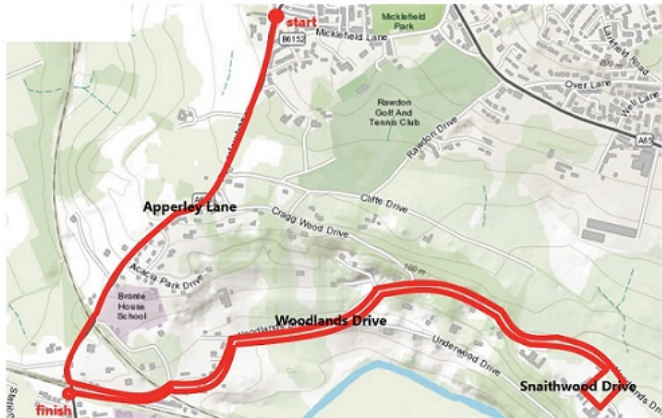

Rawdon Santa Pink Zone

STARTING AT 12.30 SATURDAY 4TH DEC

Rawdon Santa Cyan Zone

STARTING AT approximately 13.05 SATURDAY 4TH DEC

Rawdon Santa Red Zone

STARTING AT approximately 14.30 SATURDAY 4TH DEC

Apperley Lane	from	The Princess Pub	to	Woodlands Drive
Woodlands Drive	from	Apperley Lane	to	Snaihwood Drive
Snaihwood Drive	from	Woodlands Drive	to	Woodlands Drive
Woodlands Drive	from	Snaihwood Drive	to	Apperley Lane

Rawdon Santa Green Zone

STARTING AT approximately 14.10 SATURDAY 4TH DEC

Rawdon Santa Blue Zone

STARTING AT approximately 15.15 SATURDAY 4TH DEC