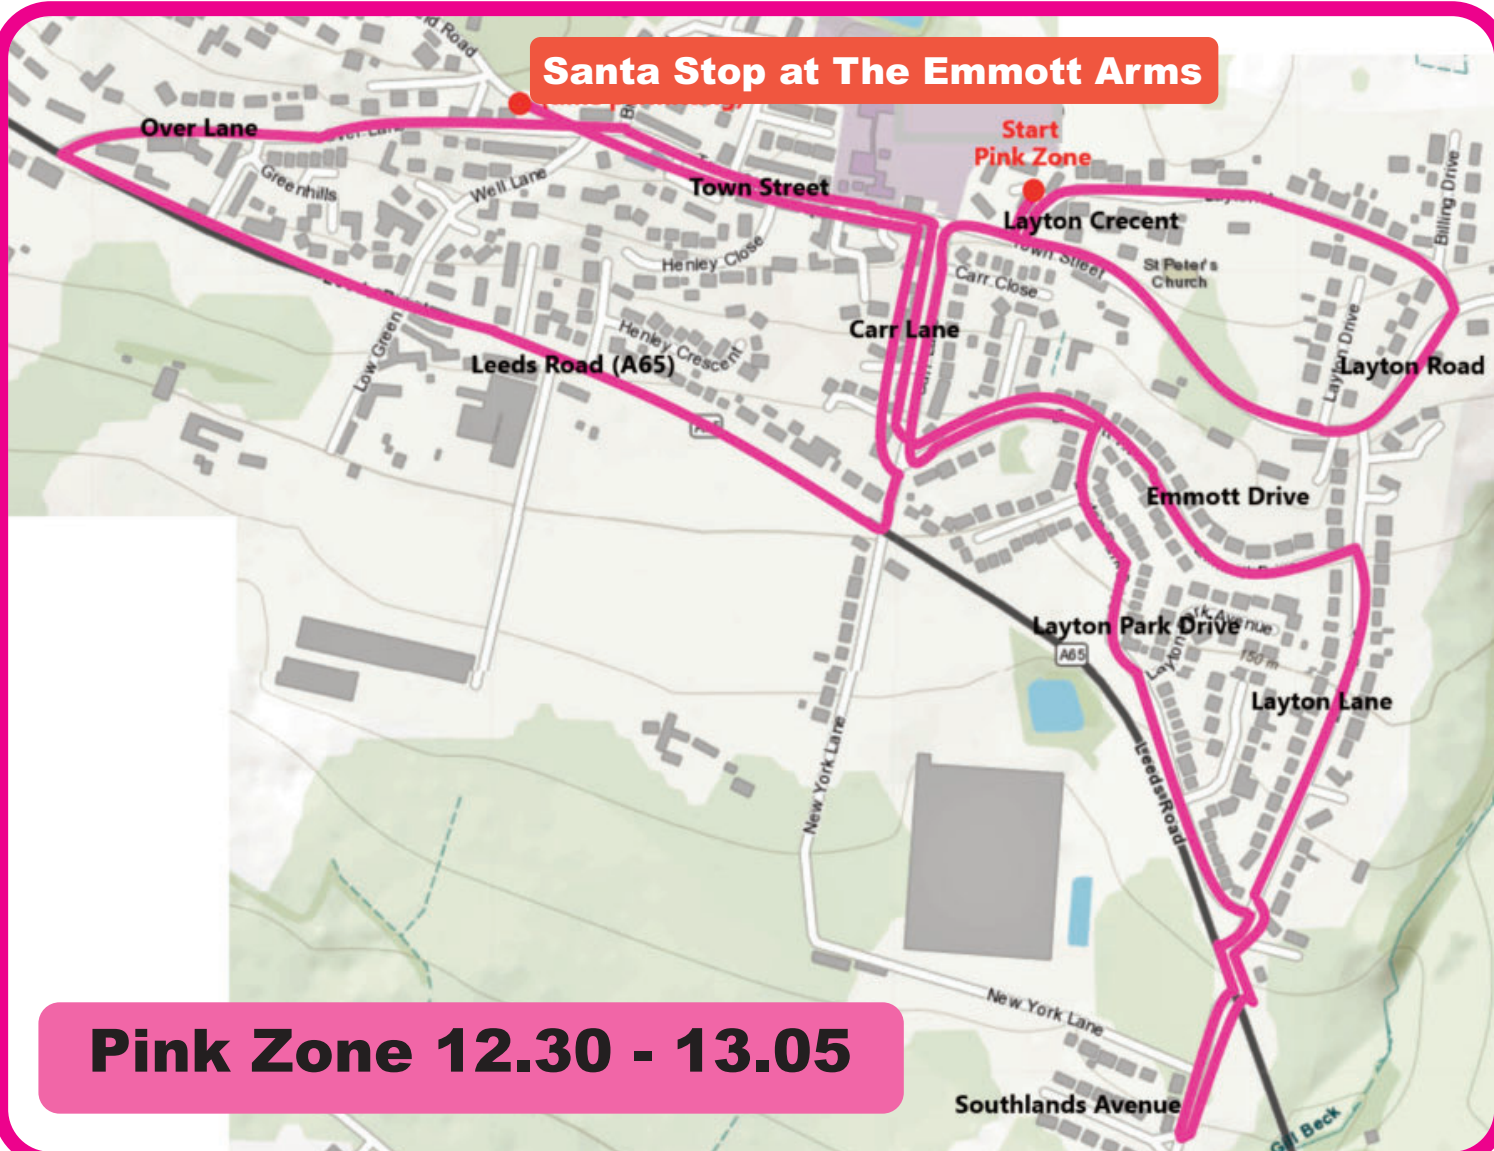

## Santa Stop at The Emmott Arms

**Pink Zone 12.30 - 13.05**

### Pink Zone Route

|                   |      |                   |    |                   |
|-------------------|------|-------------------|----|-------------------|
| Layton Avenue     | from | Layton Crescent   | to | Town Street       |
| Town Street       | from | Layton Avenue     | to | Layton Road       |
| Layton Road       | from | Town Street       | to | Layton Avenue     |
| Layton Avenue     | from | Layton Road       | to | Town Street       |
| Town Street       | from | Layton Avenue     | to | Carr Lane         |
| Carr Lane         | from | Town Street       | to | Emmott Drive      |
| Emmott Drive      | from | Carr Lane         | to | Layton Park Drive |
| Layton Park Drive | from | Emmott Drive      | to | Layton Lane       |
| Layton Lane       | from | Layton Park Drive | to | Leeds Road        |
| Knott Lane        | from | Leeds Road        | to | Southlands Avenue |
| Knott Lane        | from | Southlands Avenue | to | Leeds Road        |
| Layton Lane       | from | Leeds Road        | to | Emmott Drive      |
| Emmott Drive      | from | Layton Lane       | to | Carr Lane         |
| Carr Lane         | from | Emmott Drive      | to | Town Street       |
| Town Street       | from | Carr Lane         | to | Over Lane         |
| Over Lane         | from | Town Street       | to | Leeds Road        |
| Leeds Road        | from | Over Lane         | to | Carr Lane         |
| Carr Lane         | from | Leeds Road        | to | Town Street       |
| Town Street       | from | Carr Lane         | to | Emmott Arms Pub   |