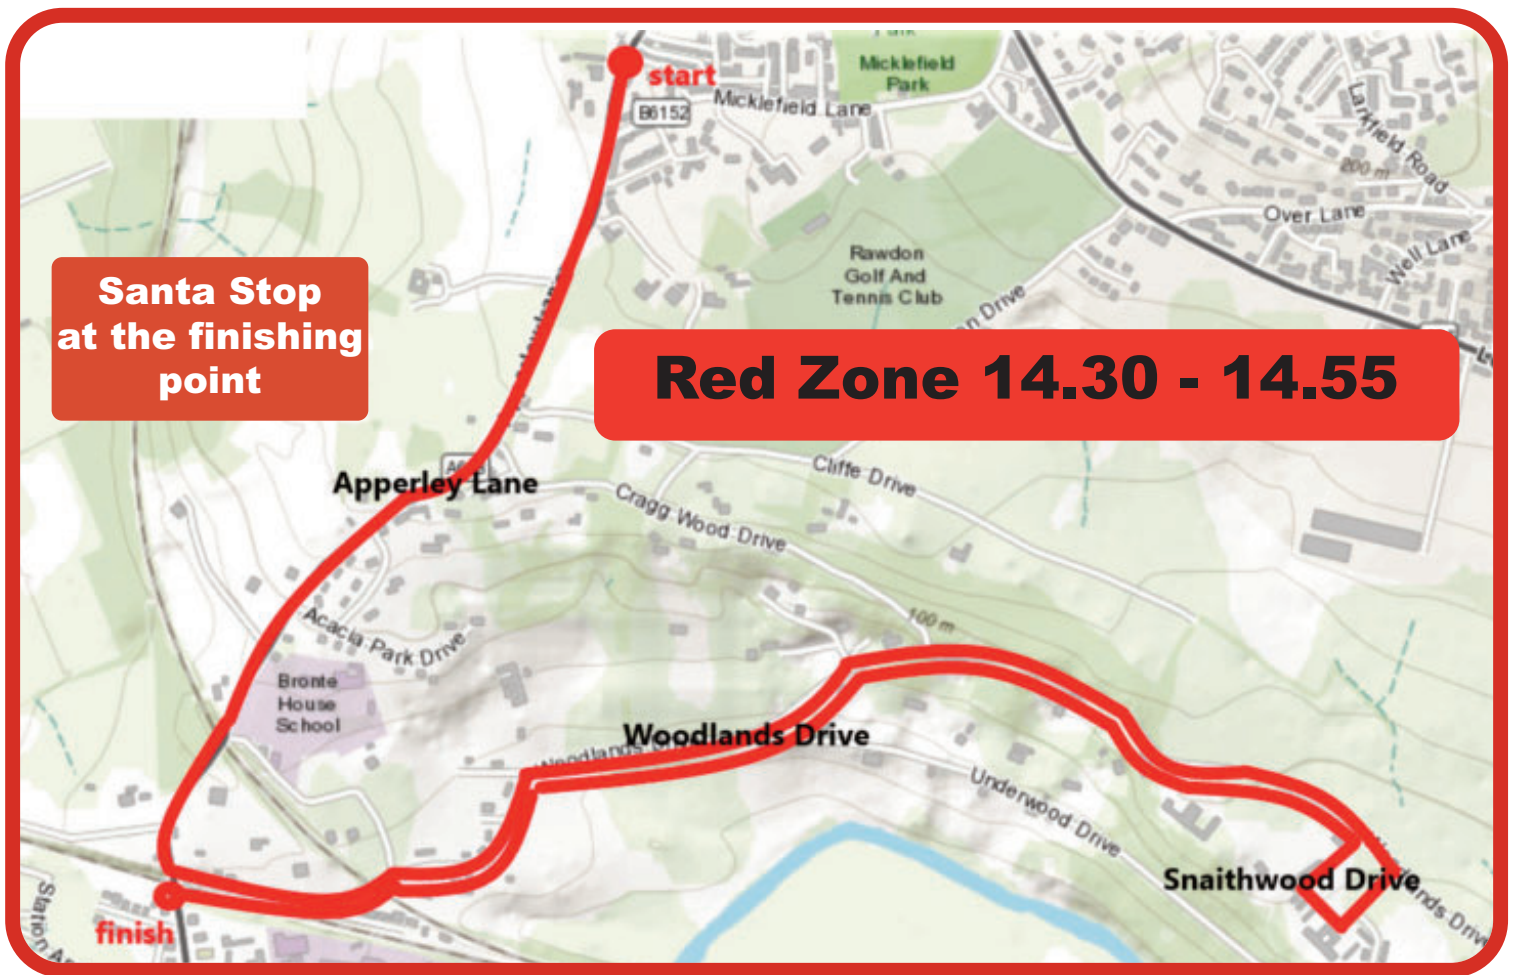

Santa Stop at The Emmott Arms

Pink Zone 12.30 - 13.05

Pink Zone Route

Layton Avenue	from	Layton Crescent	to	Town Street
Town Street	from	Layton Avenue	to	Layton Road
Layton Road	from	Town Street	to	Layton Avenue
Layton Avenue	from	Layton Road	to	Town Street
Town Street	from	Layton Avenue	to	Carr Lane
Carr Lane	from	Town Street	to	Emmott Drive
Emmott Drive	from	Carr Lane	to	Layton Park Drive
Layton Park Drive	from	Emmott Drive	to	Layton Lane
Layton Lane	from	Layton Park Drive	to	Leeds Road
Knott Lane	from	Leeds Road	to	Southlands Avenue
Knott Lane	from	Southlands Avenue	to	Leeds Road
Layton Lane	from	Leeds Road	to	Emmott Drive
Emmott Drive	from	Layton Lane	to	Carr Lane
Carr Lane	from	Emmott Drive	to	Town Street
Town Street	from	Carr Lane	to	Over Lane
Over Lane	from	Town Street	to	Leeds Road
Leeds Road	from	Over Lane	to	Carr Lane
Carr Lane	from	Leeds Road	to	Town Street
Town Street	from	Carr Lane	to	Emmott Arms Pub

**Santa Stop
at the finishing
point**

Red Zone 14.30 - 14.55

Red Zone Route

Apperley Lane	from	The Princess Pub	to	Woodlands Drive
Woodlands Drive	from	Apperley Lane	to	Snaithwood Drive
Snaithwood Drive	from	Woodlands Drive	to	Woodlands Drive
Woodlands Drive	from	Snaithwood Drive	to	Apperley Lane