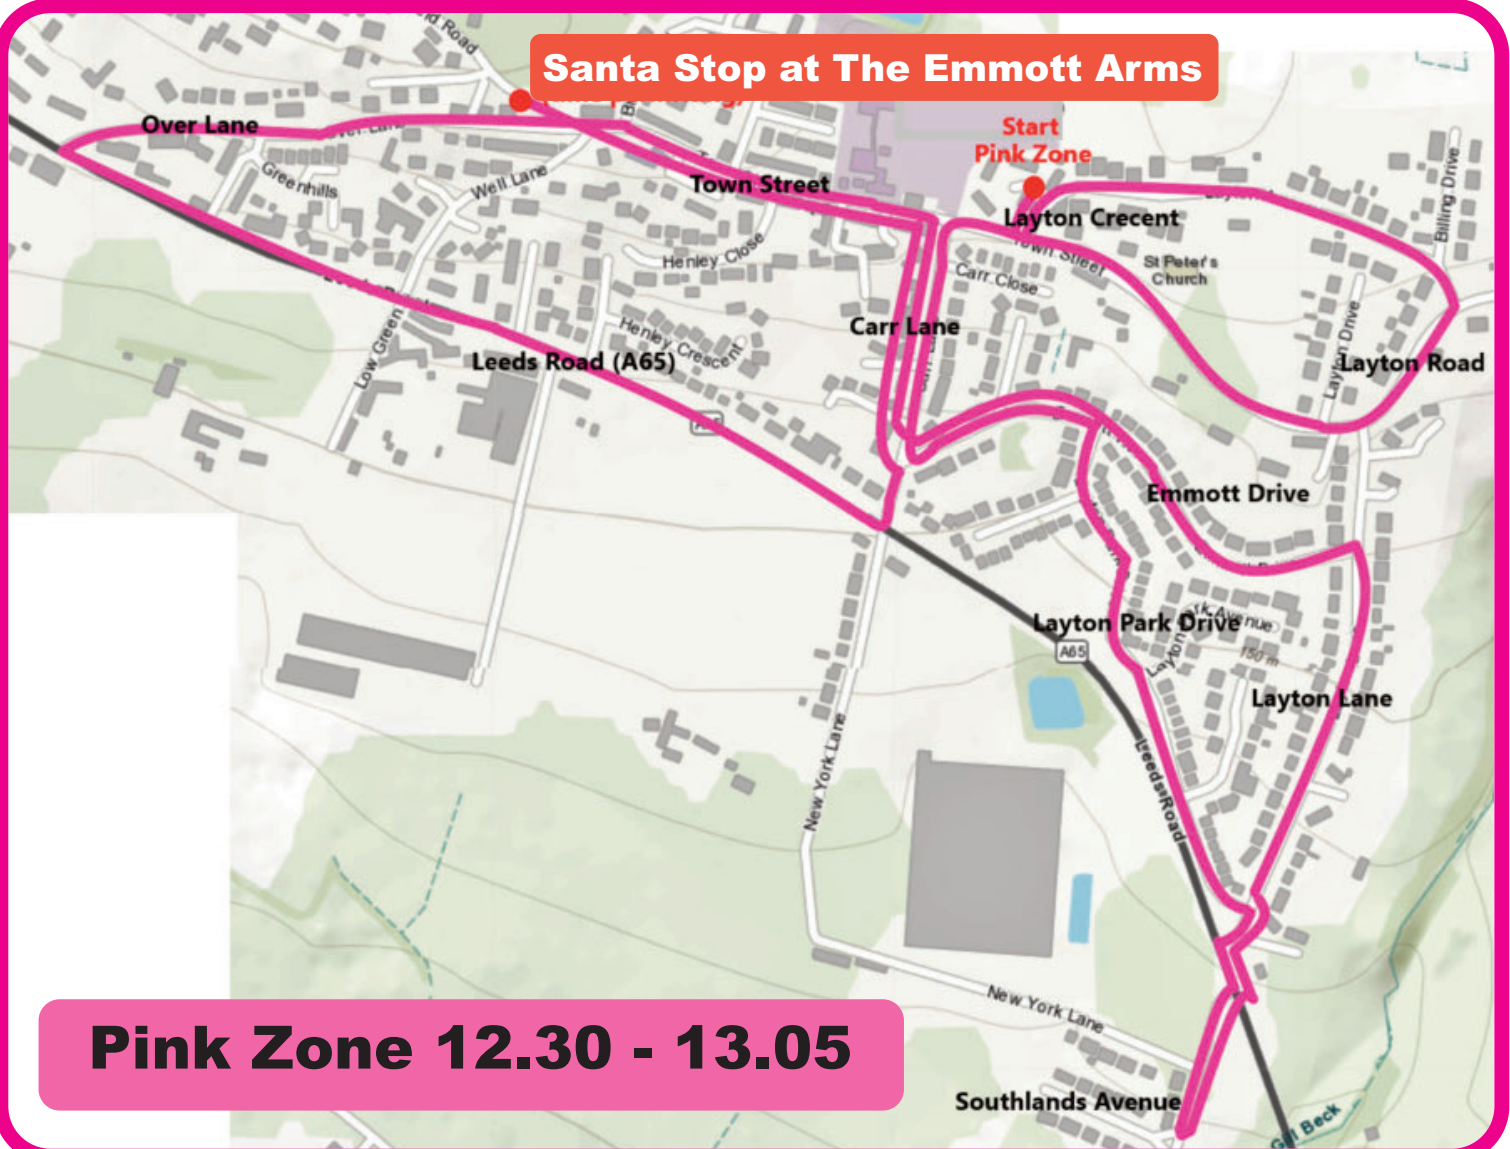

Rawdon Matters

Santa's Sleigh Ride IS COMING TO RAWDON

Father Christmas's traditional sleigh ride around Rawdon will take place on **Saturday 2nd December.**

See inside for details

Where & When to see Santa

We will drop the gifts off in the days before Santa's sleigh ride.

(Please remember, we can only deliver to Rawdon addresses)

Carols Round The Christmas Tree Christmas Eve at 6pm

Opposite the Emmott Arms - Snacks provided.

Santa Stop at The Emmott Arms

Pink Zone 12.30 - 13.05

Pink Zone Route

Layton Avenue	from	Layton Crescent	to	Town Street
Town Street	from	Layton Avenue	to	Layton Road
Layton Road	from	Town Street	to	Layton Avenue
Layton Avenue	from	Layton Road	to	Town Street
Town Street	from	Layton Avenue	to	Carr Lane
Carr Lane	from	Town Street	to	Emmott Drive
Emmott Drive	from	Carr Lane	to	Layton Park Drive
Layton Park Drive	from	Emmott Drive	to	Layton Lane
Layton Lane	from	Layton Park Drive	to	Leeds Road
Knott Lane	from	Leeds Road	to	Southlands Avenue
Knott Lane	from	Southlands Avenue	to	Leeds Road
Layton Lane	from	Leeds Road	to	Emmott Drive
Emmott Drive	from	Layton Lane	to	Carr Lane
Carr Lane	from	Emmott Drive	to	Town Street
Town Street	from	Carr Lane	to	Over Lane
Over Lane	from	Town Street	to	Leeds Road
Leeds Road	from	Over Lane	to	Carr Lane
Carr Lane	from	Leeds Road	to	Town Street
Town Street	from	Carr Lane	to	Emmott Arms Pub

**Santa Stop
at the finishing
point**

Red Zone 14.30 - 14.55

Red Zone Route

Apperley Lane	from	The Princess Pub	to	Woodlands Drive
Woodlands Drive	from	Apperley Lane	to	Snaithwood Drive
Snaithwood Drive	from	Woodlands Drive	to	Woodlands Drive
Woodlands Drive	from	Snaithwood Drive	to	Apperley Lane