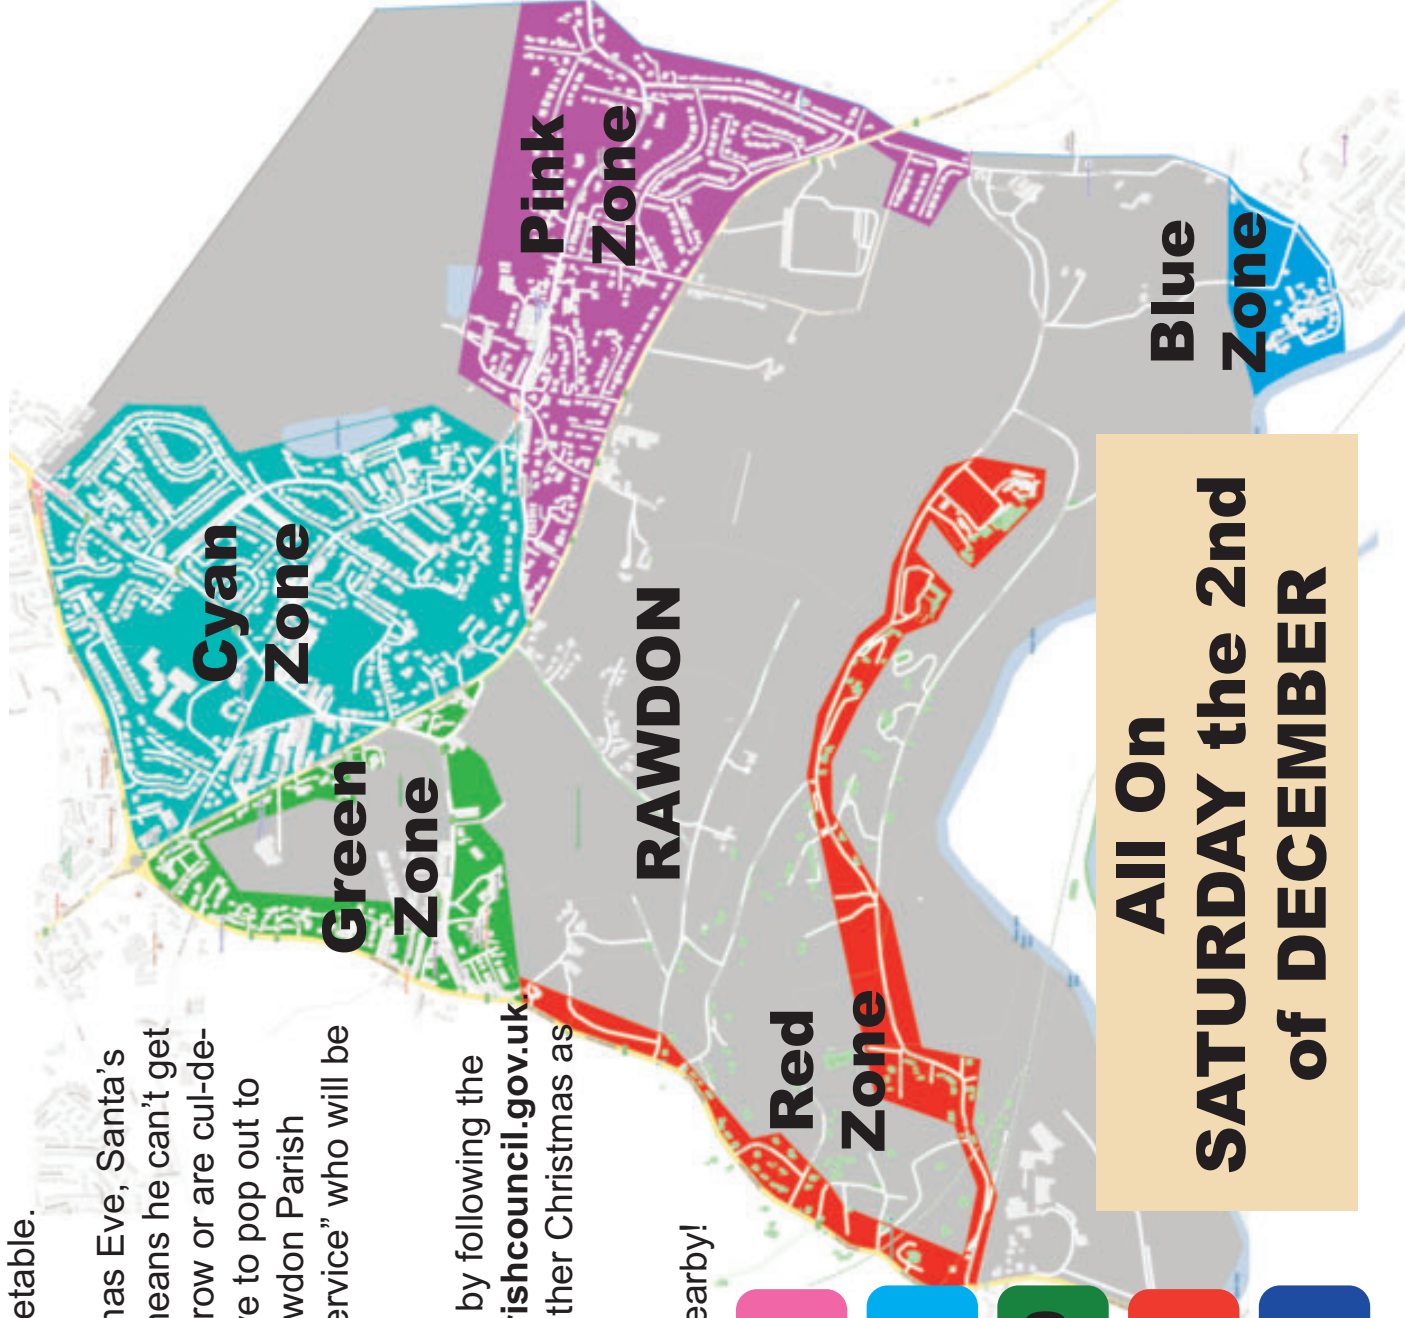

Where and When to see Father Christmas

Father Christmas will do his best to stick to his timetable.

Because the reindeer are resting ready for Christmas Eve, Santa's sleigh will be pulled behind a truck instead. That means he can't get up every street because some of them are too narrow or are cul-de-sacs that he can't turn round in. So, you might have to pop out to wave to him. He will go down most streets and Rawdon Parish Councillors will be in touch with "Santa's Secret Service" who will be able to let them know his progress.

You can follow him on our "**Santa Tracker**" too by following the link we will put on our website at www.rawdonparishcouncil.gov.uk. There will also be a live-stream so you can see Father Christmas as he rides around Rawdon

Listen out for his sleigh so you know when he is nearby!

Pink Zone 12.30 - 13.05

Cyan Zone 13:05 - 14.00

Green Zone 14.10 - 14.30

Red Zone 14.30 - 14.55

Blue Zone 15.15 - 15.45

**All On
SATURDAY the 2nd
of DECEMBER**