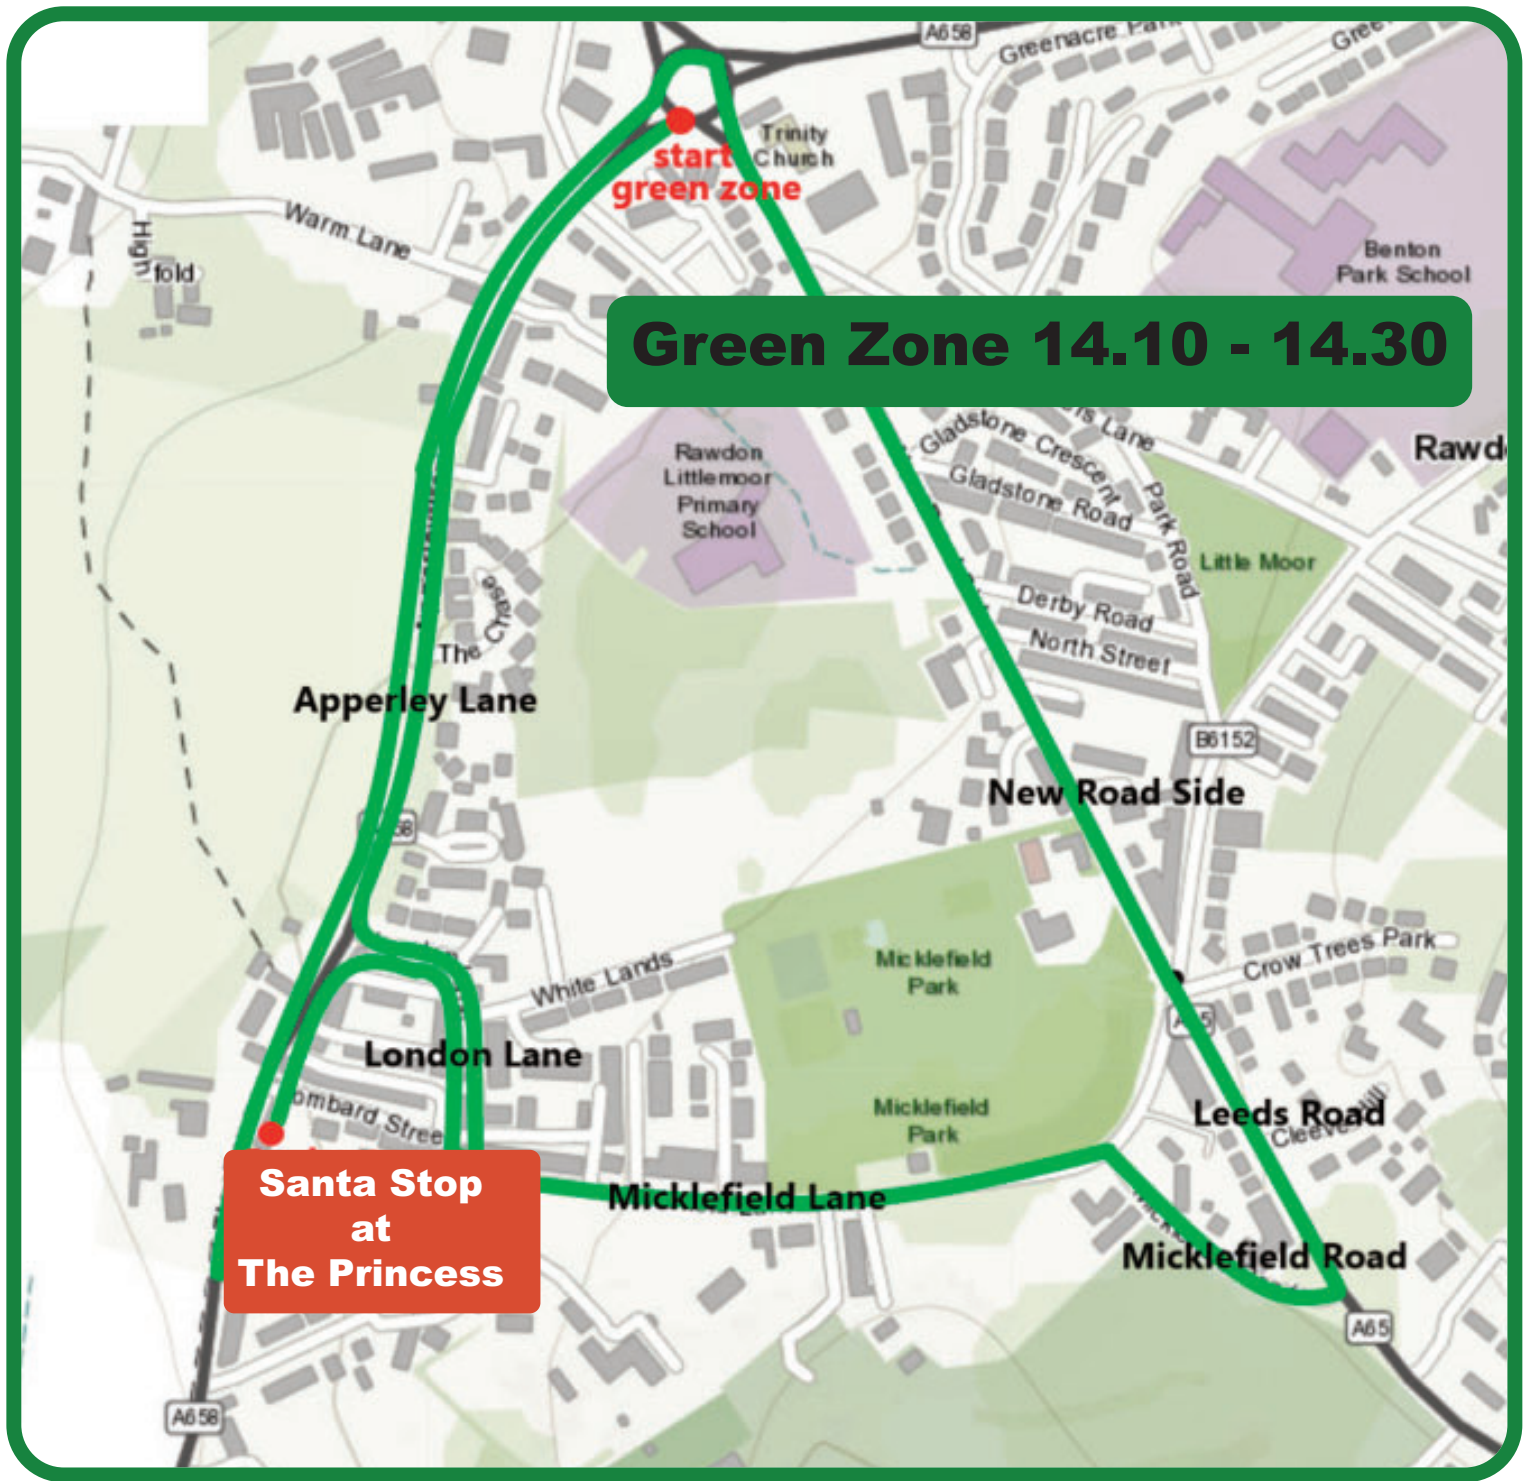

Green Zone Route

Apperley Lane	from	JCT600 Roundabout	to	London Lane
London Lane	from	Apperley Lane	to	Micklefield Lane
Micklefield Lane	from	London Lane	to	Apperley Lane
Apperley Lane	from	Micklefield Lane	to	JCT600 Roundabout
New Road Side	from	JCT600 Roundabout	to	Rawdon Traffic Lights
Leeds Road	from	Rawdon Traffic Lights	to	Micklefield Road
Micklefield Road	from	Leeds Road	to	Micklefield Lane
Micklefield Lane	from	Micklefield Road	to	London Lane
London Lane	from	Micklefield Lane	to	Apperley Lane
Apperley Lane	from	London Lane	to	The Princess Pub